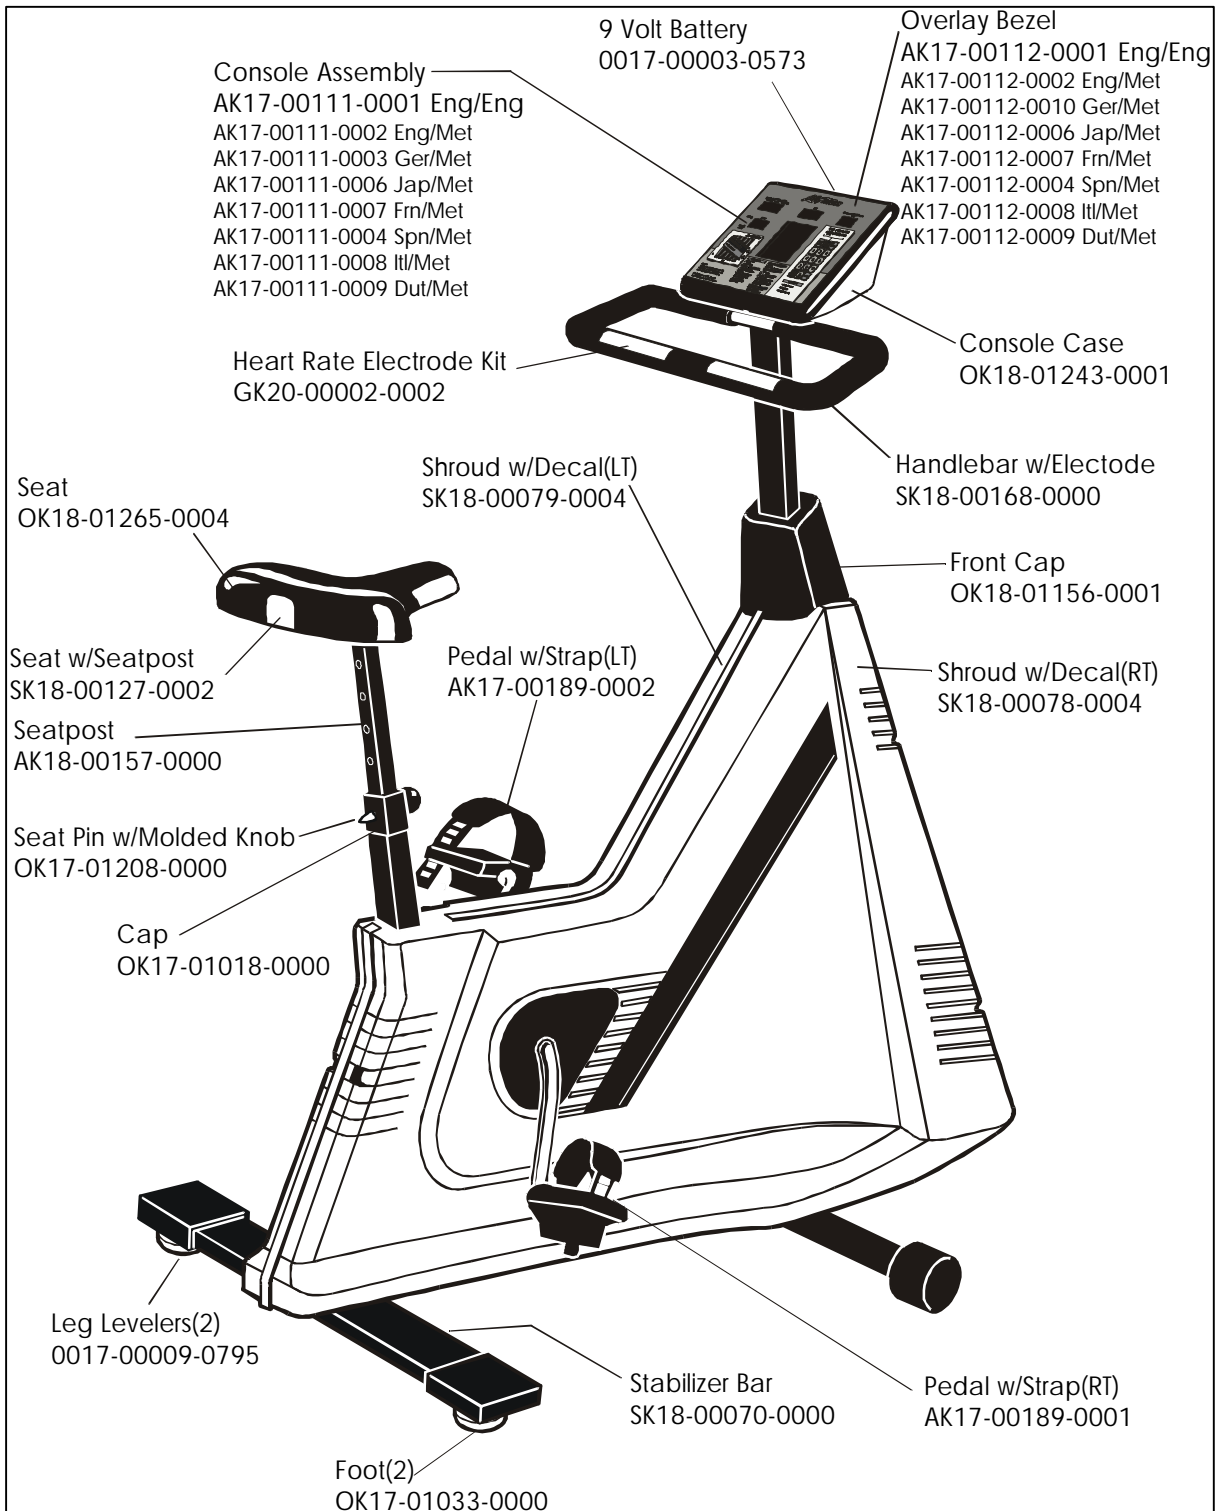

**LC-6500HR
EXERCISE BIKE**

**GE09-00009-XXXX
SN # 475-499, 820000-821999**

**LC-6500HR
EXERCISE BIKE**

**GE09-00009-XXXX
SN # 475-499, 820000-821999**